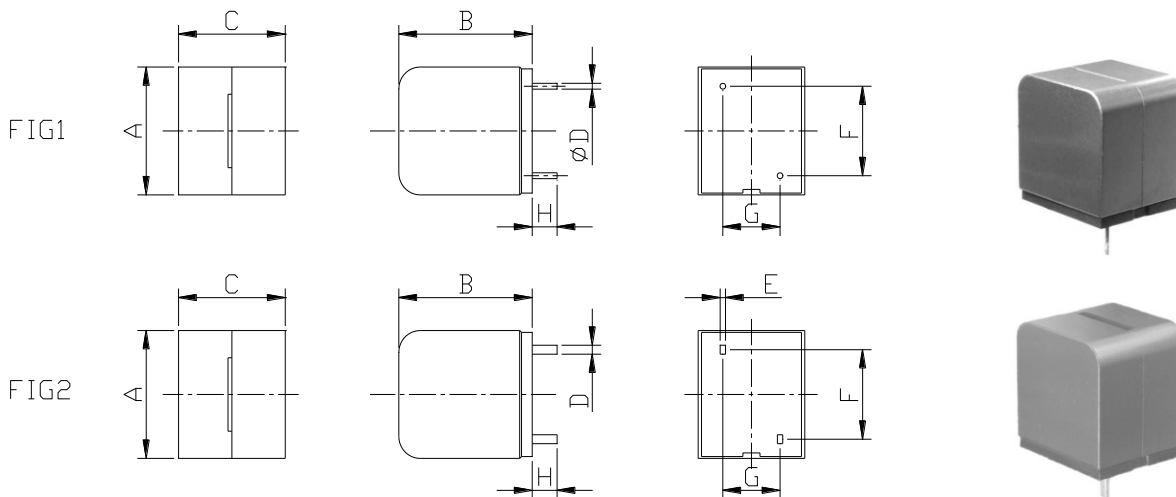

DIMENSIONS (mm) AND SHAPE

TYPE	A	B	C	D	E	F	G	H	FIG.
HPFS1719A-	17.5	19.3max	15.0	0.80		12.5	8.5	3.5	1
HPFS1719B-	17.5	19.3max	15.0	1.20	0.75	12.5	8.5	3.5	2

ELECTRICAL CHARACTERISTICS

TYPE	Inductance (uH) ± 25%	DC resistance (mΩ) ± 15%	Rated DC current (A)max	Allowable current (A)max
HPFS1719A-100	10	7.0	22.0	10.0
HPFS1719A-150	15	7.8	18.0	9.0
HPFS1719A-220	22	15.0	14.0	6.5
HPFS1719A-330	33	22.8	12.0	6.0
HPFS1719A-470	47	34.0	8.0	5.0
HPFS1719B-100	10	7.0	22.0	12.0
HPFS1719B-150	15	7.8	18.0	11.0
HPFS1719B-220	22	9.6	14.0	8.5
HPFS1719B-330	33	11.3	12.0	8.0