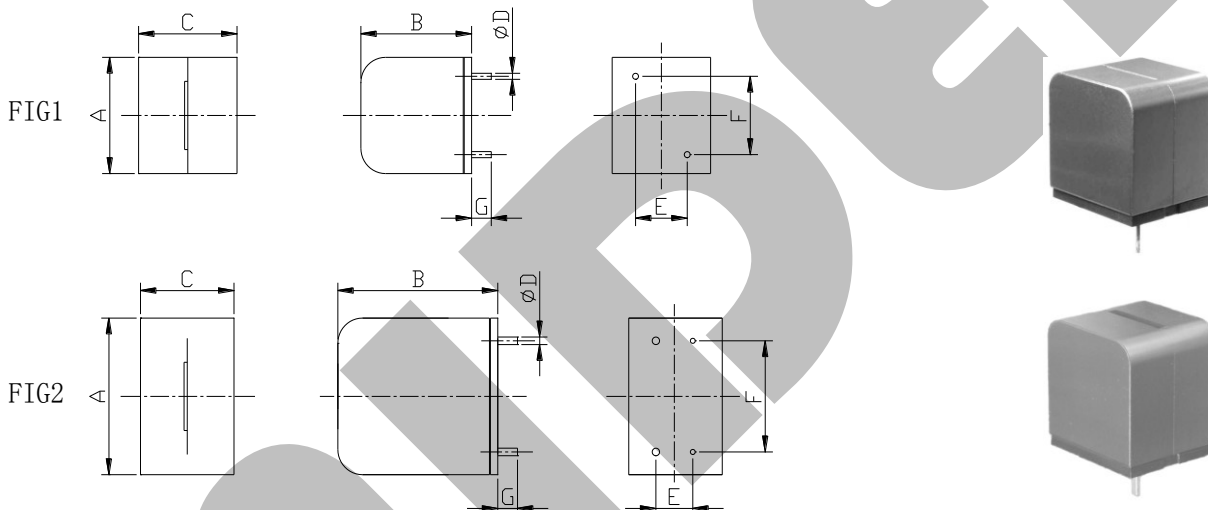

DIMENSIONS (mm) AND SHAPE

TYPE	A	B	C	D	E	F	G	H	FIG.
HPFS2023A	23.0	23.0max	20.0	---	10.5	15.5	3.5		1
HPFS1931A	31.0	33.0max	19.0	---	7.5	22.0	4.5		2

ELECTRICAL CHARACTERISTICS

TYPE	Inductance (uH)±20%	DC resistance (mΩ)±15%	Rated DC current (A)max	Allowable current (A)max
HPFS2023A-100	10	8	36	12
HPFS2023A-220	22	8	18.5	10
HPFS2023A-330	33	8	12	10
HPFS1931A-100	10	4.0	>50	18
HPFS1931A-150	15	4.5	40	15
HPFS1931A-220	22	5.6	31	12
HPFS1931A-330	33	8.2	25	10